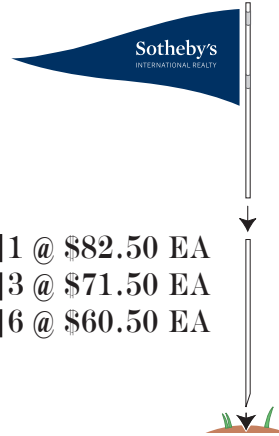

7 DAY TURN AROUND 2 DAY RUSH AVAILABLE

PROPERTY SIGN

36" X 24"
1/4" MASONITE

- 1 @ \$90 EA
- 3 @ \$43 EA
- 6 @ \$32 EA
- 12 @ \$27 EA

- PROPERTY SIGN
- OPEN HOUSE SIGN

24" X 18"
1/8" MASONITE

- 1 @ \$65 EA
- 3 @ \$35 EA
- 6 @ \$27 EA
- 12 @ \$25 EA

*ADDITIONAL FEE FOR PICTURES OR CUSTOM LAYOUTS PER SIGN

ACCESSORIES

- 48" Black Metal Slate w/ Hardware - \$12 EA
- Metal "A" Frame - \$25 EA
- Flag on 30" PVC Pole - \$21
- Flag on 60" PVC - \$26
- Brochure Box - \$20

PVC A-FRAME UNIT

Includes: PVC "A" Frame 34" High
Two Custom PVC 24" x 24" Panels

- 3 @ \$70 EA
- 6 @ \$59 EA
- 12 @ \$52 EA

CALABASAS PARK ESTATES SIGN

24" X 18"

- 1 @ \$82.50 EA
- 3 @ \$71.50 EA
- 6 @ \$60.50 EA

NAME RIDERS

6" X 24"

- White Background
- Blue Background
- 1 @ \$42 EA
- 6 @ \$12 EA
- 12 @ \$10 EA

CUSTOM ORDERS AVAILABLE - EMAIL US FOR MORE INFORMATION - SALES@ALTERNATIVESIGNS.NET

SIGN IMPRINT INFORMATION