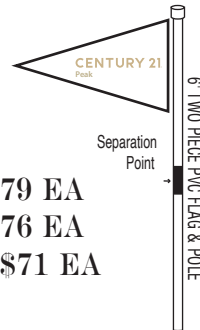

6" X 24"

**AGENT NAME
(000) 000-0000**

- ☐ 1 @ $42 EA
- ☐ 3 @ $25 EA
- ☐ 6 @ $20 EA
- ☐ 12 @ $17.50 EA

CUSTOM ORDERS AVAILABLE - EMAIL US FOR MORE INFORMATION - SALES@ALTERNATIVESIGNS.NET

SIGN IMPRINT INFORMATION

Agent Name: _____ DRE license: _____
Phone No. _____ Email/Website: _____

BILLING INFORMATION

Name on Card: _____
Card Number: _____
Expiration: _____
CVV: _____ Billing Zip: _____
Signature: _____
Date: _____

*** Additional $15 per sign for Pictures, Logos, & QR Codes

☐ 2 Day Rush $65
(Available on Most Orders)
☐ Delivery
(Additional Fee will be applied)
Tax 9.5%:
Credit Card Fee:
3.9% fee
Total: _____