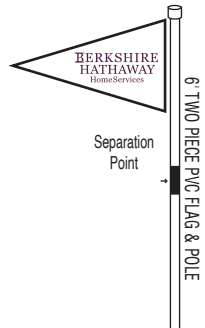

ACCESSORIES

48" Black Metal Stake
 w/ Hardware - \$12.50 EA

Metal "A" Frame - \$28.75 EA

Flag on 30 1/2" PVC Pole - \$27.50

Flag on 60" PVC
 Double Pole - \$32.50

Brochure Box - \$20 EA

PVC A-FRAME UNIT
 Includes: PVC "A" Frame 34" High
 Two Custom PVC Panels

- 18"x24"**
- 3 @ \$71 EA
 6 @ \$66 EA
 12 @ \$61 EA
- 24"x24"**
- 3 @ \$85 EA
 6 @ \$78 EA
 12 @ \$69 EA

- 6" X 24"**
- AGENT NAME**
 (000) 000-0000
- 1 @ \$42 EA
 3 @ \$17.00 EA
 6 @ \$12.50 EA
 12 @ \$10.50 EA